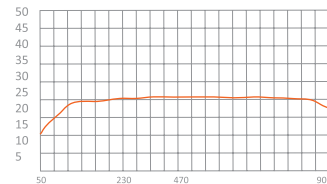

Response

Effective Reception Distance

	25 km	40 km	60 km	80 km	100 km	120 km	140 km	160 km