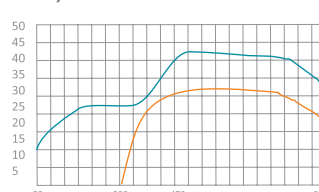

Gain, dB

Effective Reception Distance

	25 km	40 km	60 km	80 km	100 km	120 km	140 km	160 km