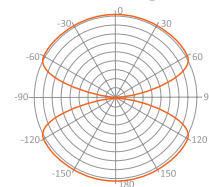

INDOOR TV ANTENNAS

BAS-5135

BAS-5135 5V

(amplified, power from STB)

BAS-5135 USB

(amplified, USB powered, USB injector included)

BAS-5135 P

(w/o booster, no power needed)

BAS-5135 DX

(amplified, power from AC adaptor)

SPECIAL FEATURES

Highlights

- Ultra thin technology
- HD quality picture on surface of antenna for any interior designs

Performance

- Good UHF reception
- Compact size
- Various full color designs

Powering

- USB, AC adapter or STB powering

Installation

- Antenna can be placed on the window or any piece of furniture or it can be placed on any horizontal surface with the included holder

Logistics information

	0,17
	205x115x30
	20
	1300
	27300

ULTRA-THIN MULTI-LAYER ANTENNAS WITH HD PRINT

Specification

	Band	Gain, dbi	Supply
BAS-5135 5V	UHF	33	STB
BAS-5135 USB	UHF	33	USB
BAS-5135 P	UHF	2	passive
BAS-5135 DX	UHF	33	AC adaptor

Beaming

Gain, dB

Effective Reception Distance

	25 km	40 km	60 km	80 km	100 km	120 km	140 km	160 km