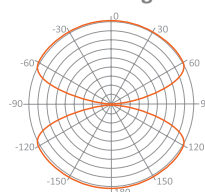

INDOOR TV ANTENNAS

BAS-5107

BAS-5107 DX

(amplified, power from AC adaptor)

BAS-5107 USB

(amplified, USB powered, USB injector included)

BAS-5107 5V

(amplified, power from STB)

BAS-5108 P

(w/o booster, no power needed)

BAS-5304 DX

(VHF/UHF, amplified, power from STB)

SPECIAL FEATURES

Highlights

- Antenna is equipped with suction cups
- Various types of placement- window glass, back of TV, etc

Performance

- Applied for digital TV reception in the city or the closest suburbs

Powering

- From power supply, STB, USB or no powering (passive)

Installation

- Can be mounted on the horizontal surface
- On-window mounting with suction cups

Logistics information

	BAS-5107/5108	BAS-5304
kg	0,19	0,36
	215x180x50	345x170x50
	20	20
	560	480
	11000	9000

THIS ANTENNA IS MADE FOR FASTENING IT TO THE WINDOW GLASS WITH TRANSPARENT SUCTION CUPS

Specification

	Band	Gain, dBi	Supply
BAS-5107 DX	UHF	15-26	adapter
BAS-5107 USB	UHF	15-26	USB
BAS-5107 5V	UHF	15-26	STB
BAS-5108 P	UHF	3-5	passive
BAS-5304 DX	VHF1, VHF3, UHF	42	adapter

Beaming

Gain, dB

Effective Reception Distance

	25 km	40 km	60 km	80 km	100 km	120 km	140 km	160 km