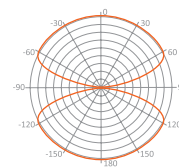

VHF beaming