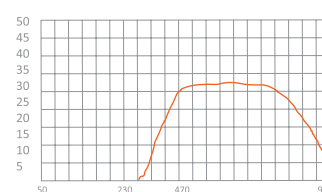

INDOOR TV ANTENNAS

BAS-5101

BAS-5101 5V

(amplified, power from STB)

BAS-5101 USB

(amplified, USB powered, USB injector included)

BAS-5101 P

(w/o booster, no power needed)

BAS-5101 DX

(amplified, power from AC adapter)

SPECIAL FEATURES

Highlights

- New stylish design
- Looks great in any interior design
- Leather wallet style box
- LTE/GSM filter (optional)

Performance

- Receives digital TV signals in the city

Powering

- USB, AC adapter or STB powering

Installation

- Good reception of TV signal in horizontal polarisation in the vertical position

Logistics information

kg	0,18
	205x115x30
	20
	1300
	27300

Specification

	Band	Gain, dBi	Supply
BAS-5101 5V	UHF	33	STB
BAS-5101 USB	UHF	33	USB
BAS-5101 P	UHF	2	passive
BAS-5101 DX	UHF	33	AC adapter

Beaming

Gain, dB

Effective Reception Distance

	25 km	40 km	60 km	80 km	100 km	120 km	140 km	160 km