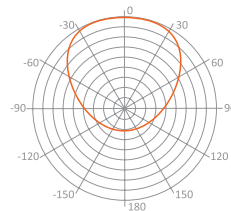

INDOOR ANTENNAS 3G/LTE

CONNECT 3.0

BAS-2005

(Indoor 3g/4g antenna)

SPECIAL FEATURES

Highlights

- High gain, compact size
- Compatible with all 3G/LTE USB dongles

Performance

- MiMo technology for full compatibility with LTE/LTE+
- Support LTE800 (band20)

Powering

- Powering by USB

Installation

- Can be placed on a window or any piece of furniture, in a place with a good signal

Logistics information

kg	0,5
	270x295x35
	20
	480
	6720

GSM UMTS HSDPA LTE WIFI WIMAX CDMA

ANTENNA FOR USB DONGLES

* - USB dongle not included

Specification

	Band	Gain, dbi	Connector
BAS-2005	690-2700	7-9	USB

H-plane

STANDARTS

LTE 700
LTE 800
UMTS 900
LTE 1800
UMTS 2100
LTE 2600