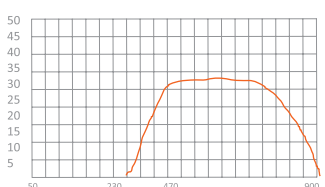

Gain, dB

Effective Reception Distance

	25 km	40 km	60 km	80 km	100 km	120 km	140 km	160 km