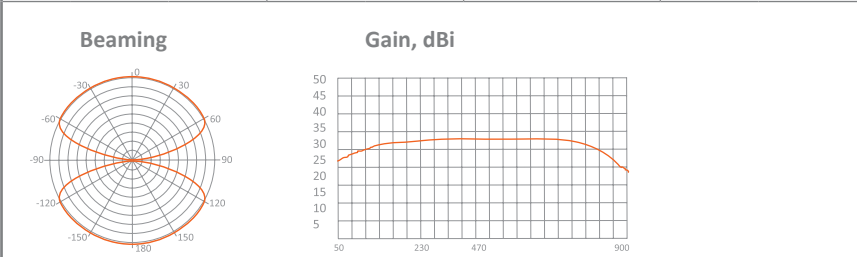

Effective Reception Distance

	25 km	40 km	60 km	80 km	100 km	120 km	140 km	160 km