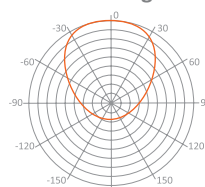

INDOOR TV ANTENNAS

BAS-5320

BAS-5320 DX

(amplified, power from AC adaptor)

BAS-5320 USB

(amplified, USB powered, USB injector included)

BAS-5320 P

(w/o booster, no power needed)

SPECIAL FEATURES

Highlights

- Has a flexible or a telescopic dipole element for VHF channels
- LTE/GSM filter (optional)

Performance

- Receives television programs in the VHF1, VHF3 and UHF channels in analog and digital broadcast formats

Powering

- From AC adaptor or USB

Positioning

- Can be placed on the horizontal surface

Logistics information

	0,6
	255x235x80
	10
	300
	3780

DIRECTIONAL INDOOR ANTENNA WITH OUTDOOR CAPABILITIES

Specification

	Band	Gain, dbi	Supply
BAS-5320 DX	VHF1, VHF3, UHF	33	adapter
BAS-5320 USB	VHF1, VHF3, UHF	33	USB
BAS-5320 P	VHF1, VHF3, UHF	2-7	passive

Beaming

Gain, dB

Effective Reception Distance

	25 km	40 km	60 km	80 km	100 km	120 km	140 km	160 km