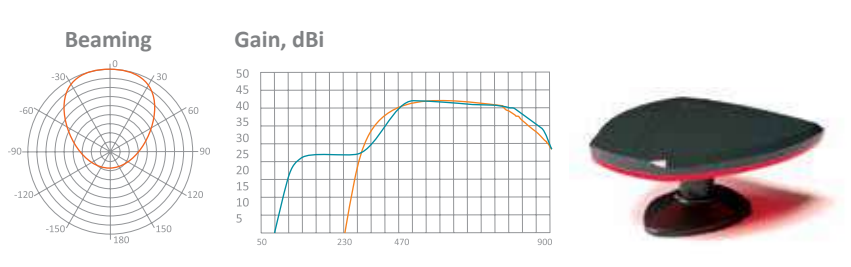

#### Logistics information

	0,6
	250x235x80
	10
	300
	3780

DIRECTIONAL INDOOR ANTENNA WITH OUTDOOR CAPABILITIES

Specification			
	Band	Gain, dBi	Supply
BAS-5120 P	UHF	5-7	passive
BAS-5121 DX	UHF	30-42	AC adapter
BAS-5121 5V	UHF	30-42	STB
BAS-5121 USB	UHF	30-42	USB
BAS-5340 USB	VHF3, UHF	35-45	USB