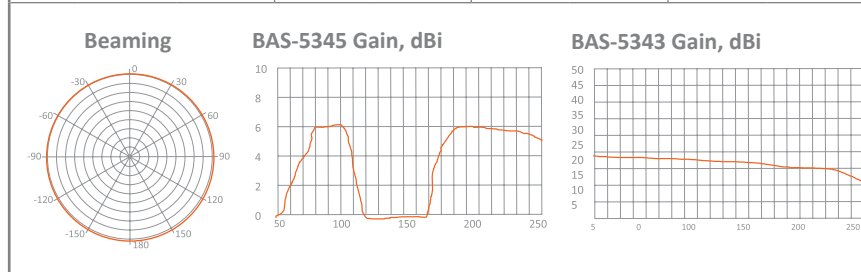

Effective Reception Distance

	25 km	40 km	60 km	80 km	100 km	120 km	140 km	160 km