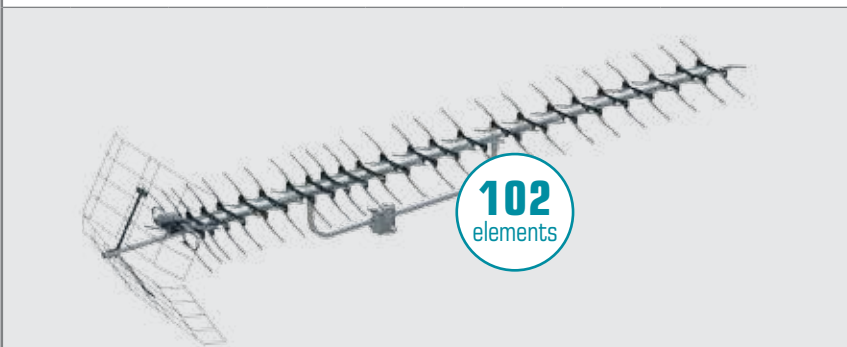

Specification

	Band	Gain, dbi	Supply
BAS-X11102 P	UHF	18	passive
BAS-X21102 P	VHF, UHF	2/18	passive
BAS-X1174 P	UHF	16	passive
BAS-x2174 P	VHF, UHF	2/16	passive