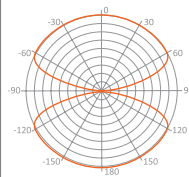

INDOOR TV ANTENNAS

BAS-5324

BAS-5324 5V
(amplified, power from STB)

BAS-5324 USB
(amplified, USB powered, USB injector included)

BAS-5324 P
(w/o booster, no power needed)

BAS-5324 DX
(amplified, power from AC adaptor)

SPECIAL FEATURES

Highlights

- Ultra-thin multilayer technology
- Translucent material
- Thickness less than 0,3 mm

Performance

- VHF and UHF channels with one ultra-thin antenna
- DAB and DAB+ reception

Powering

- USB, AC adaptor or STB powering

Presentation

- Newest technology and modern design

Logistics information

kg	0,3
	345x265x30
	20
	560
	10200

ULTRA-THIN ANTENNAS

Specification

	Band	Gain, dBi	Supply
BAS-5324 5V	VHF, UHF	33	STB
BAS-5324 USB	VHF, UHF	33	USB
BAS-5324 P	VHF, UHF	2	passive
BAS-5324 DX	VHF, UHF	33	AC adaptor

Beaming

Gain, dB

Effective Reception Distance

	25 km	40 km	60 km	80 km	100 km	120 km	140 km	160 km