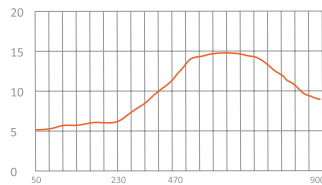

OUTDOOR TV ANTENNAS. SUBURBAN AREA

BAS-1326

BAS-1326

(w/o booster, no power needed)

BAS-1327

(w/o booster, no power needed)

BAS-1328

(w/o booster, no power needed)

SPECIAL FEATURES

Highlights

- The antenna is aluminum and its case is made of a special durable plastic
- LTE/GSM filter (optional)

Performance

- Directional broadband antenna with good F/B ratio on VHF and UHF

Options

- Antennas can be equipped with an embedded amplifier. Powering from STB, USB or AC adapter

Installation

- Antenna is to be mounted on the rooftop with a mast

Gain, dB

OUTDOOR ANTENNA WITH DIRECTIONAL PROPERTIES ON BOTH VHF AND UHF BANDS

Specification			
	Band	Gain, dbi	Supply
BAS-1326	VHF	4/12	passive
BAS-1327	VHF	5/12	passive
BAS-1328	VHF	6/12	passive

Logistics information

	BAS-1326	BAS-1327	BAS-1328
	2	2,4	3,2
	1085x260x85	1085x260x85	1085x260x85
	5	5	5
	60	60	60
	1150	1150	1150

VHF beaming

UHF beaming

Effective Reception Distance

	25 km	40 km	60 km	80 km	100 km	120 km	140 km	160 km