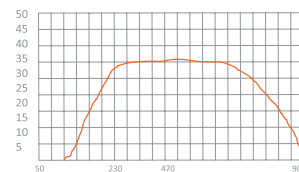

Gain, dB

Effective Reception Distance

	25 km	40 km	60 km	80 km	100 km	120 km	140 km	160 km