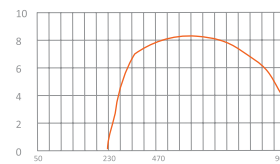

Gain, dB

Effective Reception Distance

	25 km	40 km	60 km	80 km	100 km	120 km	140 km	160 km