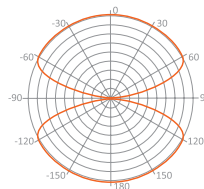

INDOOR TV ANTENNAS

BAS-5102

BAS-5102 DX

(amplified, power from AC adaptor)

BAS-5102 5V

(amplified, power from STB)

BAS-5301 DX

(VHF/UHF, amplified, power from AC adaptor)

SPECIAL FEATURES

Highlights

- Unique design
- Black or white color options
- Telescopic rods for VHF reception

Performance

- Original vertical design

Powering

- STB, USB or AC adaptor

Logistics information

	0,5
	280x155x120
	10
	200
	3780

ORIGINAL STYLE HDTV ANTENNA

Optional

Specification

	Band	Gain, dBi	Supply
BAS-5102 DX	VHF3, UHF	20-25	adapter
BAS-5102 5V	VHF3, UHF	20-25	STB
BAS-5301 DX	VHF1, VHF3, UHF	21-30	adapter

VHF Polar

Response

Effective Reception Distance

	25 km	40 km	60 km	80 km	100 km	120 km	140 km	160 km