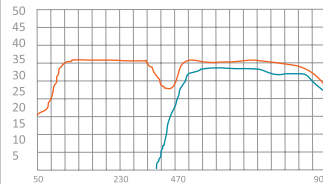

OUTDOOR TV ANTENNAS. CITY

BAS-1319

BAS-1319 P

(VHF/UHF, w/o booster, no power needed)

BAS-1127 5V

(amplified, power from STB or adaptor)

BAS-1127 P

(w/o booster, no power needed)

BAS-1127 USB

(amplified, USB powered, USB injector included)

SPECIAL FEATURES

Highlights

- Very effective logoperiodic antenna in a plastic case
- LTE/GSM filter (optional)

Performance

- Directional broadband HDTV antenna for digital reception in the city and suburban areas

Powering

- Antenna can be powered by the USB-input of the TV, computer, etc. with the help of the USB power adapter

Installation

- Can be mounted on the mast or on the wall with a bracket

Logistics information BAS-1318

	1.25
	250x240x80
	10
	240
	3780

UHD TV
ISDB-T

ATSC
ADVANCED TELEVISION SYSTEMS COMMITTEE

Full HD
1080

lte
compatible

DVB T2
DAB

DAB+

DVB T

DIRECTIONAL LOGOPERIODIC ANTENNAS

Specification

	Band	Gain, dBi	Supply
BAS-1319 P	VHF, UHF	1-8	passive
BAS-1127 5V	UHF	30-35	STB
BAS-1127 P	UHF	6-8	passive
BAS-1127 USB	UHF	30-35	USB

Gain, dB

VHF beaming

UHF beaming

Effective Reception Distance

25 km

40 km

60 km

80 km

100 km

120 km

140 km

160 km