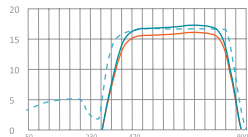

Gain, dB

THE MOST POWERFULL TV ANTENNA