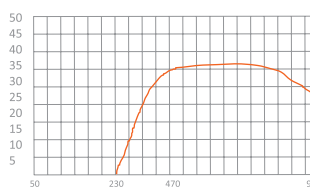

BAS-1114

BAS-1114 P

(w/o booster, no power needed)

BAS-1114 DX

(amplified, power from AC adaptor)

BAS-1114 5V

(amplified, power from STB or adaptor)

BAS-1114 USB

(amplified, USB powered, USB injector included)

SPECIAL FEATURES

Highlights

- Wellknown design
- Made of aluminum
- Lightweight
- LTE/GSM filter (optional)

Performance

- Made of aluminum

Powering

- Passive or amplified version (USB or adapter)

Installation

- Can be mounted on the mast or on the wall with a bracket

Logistics information

	0,6
	718x330x50
	15
	150

Specification

	Band	Gain, dbi	Supply
BAS-1114 P	UHF	7-10	passive
BAS-1114 DX	UHF	33	AC adapter
BAS-1114 USB	UHF	33	USB
BAS-1114 5V	UHF	33	STB

Gain, dB

Effective Reception Distance

	25 km	40 km	60 km	80 km	100 km	120 km	140 km	160 km