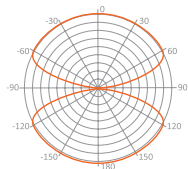

BAS-1315

BAS-1315 P

(UHF, w/o booster, no power needed)

BAS-1316 P

(UHF, w/o booster, no power needed)

BAS-1321 P

(UHF/VHF, w/o booster, no power needed)

SPECIAL FEATURES

Highlights

- Made of steel
- Covered with polymeric paint
- Fully welded durable construction

Performance

- Designed directional broadband antenna for television reception in the city and suburban areas
- Available in active (amplified) modifications

Powering

- Powering by AC adapter, STB or USB (on demand)

Installation

- Can be mounted on the wall with a wall-mount bracket or a mast

VHF beaming