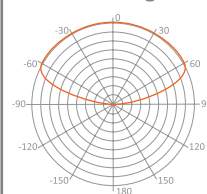

OUTDOOR TV ANTENNAS. CITY

BAS-1120

BAS-1120 P

(w/o booster, no power needed)

BAS-1121 DX

(amplified, power from AC adaptor)

SPECIAL FEATURES

Highlights

- Ultra modern design
- No icing, no birds landing
- Hidden installation
- LTE/GSM filter (optional)

Performance

- Clear signal

Powering

- Passive or amplified version (USB or adapter)

Installation

- Can be mounted on the mast or on the wall with a bracket

Logistics information

	1,7
	290x250x120
	5
	150
	2640

UHD TV
ISDB-T

ATSC
ADVANCED TECHNOLOGY
DIGITAL BROADCASTING

Full HD
1080

lte
compatible

DVB T2
DAB

DAB+

DVB T

MODERN FLAT DESIGN OUTDOOR HDTV ANTENNA

Specification

	Band	Gain, dbi	Supply
BAS-1120 P	UHF	7-10	passive
BAS-1121 DX	UHF	28-35	AC adapter

Beaming

Gain, dB

Effective Reception Distance

	25 km	40 km	60 km	80 km	100 km	120 km	140 km	160 km