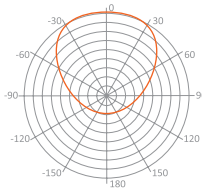

INDOOR TV ANTENNAS

BAS-5133

BAS-5133P

(w/o booster, no power needed)

BAS-5133 USB

(amplified, USB powered, USB injector included)

BAS-5133 5V

(amplified, power from STB)

BAS-5133 DX

(amplified, power from AC adaptor)

SPECIAL FEATURES

Highlights

- Made of steel
- Covered with polymeric paint
- Fully welded durable construction
- Various designs of support

Performance

- Indoor antenna with outdoor capabilities

Powering

- Powering by AC adapter, STB or USB (on demand)

Logistics information

	0,6
	270x350x107
	20
	480

Specification

	Band	Gain, dBi	Supply
BAS 5133 P	UHF	7	passive
BAS 5133 USB	UHF	30	USB
BAS 5133 5V	UHF	30	STB
BAS 5133 DX	UHF	30	AC adapter

Beaming

Gain, dBi

Effective Reception Distance

	25 km	40 km	60 km	80 km	100 km	120 km	140 km	160 km