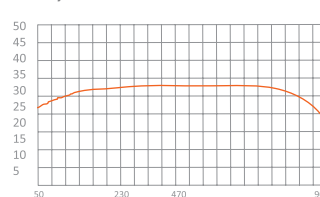

Gain, dB

Effective Reception Distance

	25 km	40 km	60 km	80 km	100 km	120 km	140 km	160 km