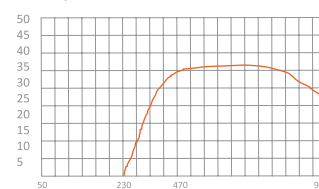

Gain, dB

Effective Reception Distance

	25 km	40 km	60 km	80 km	100 km	120 km	140 km	160 km