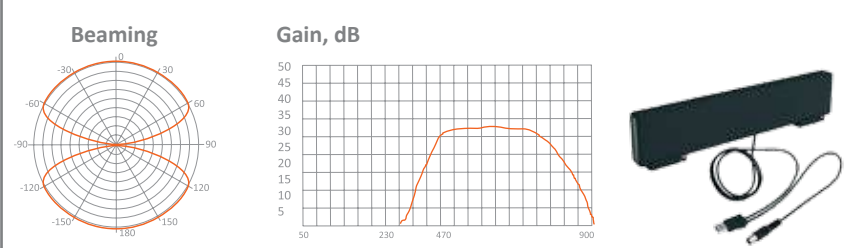

Effective Reception Distance								
	25 km	40 km	60 km	80 km	100 km	120 km	140 km	160 km