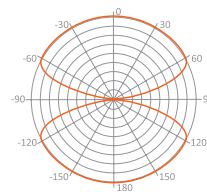

INDOOR TV ANTENNAS

BAS-5101

BAS-5101 5V

(amplified, power from STB)

BAS-5101 USB

(amplified, USB powered, USB injector included)

BAS-5101 P

(w/o booster, no power needed)

BAS-5101 DX

(amplified, power from AC adapter)

SPECIAL FEATURES

Highlights

- New stylish design
- Looks great in any interior design
- Leather wallet style box
- LTE/GSM filter (optional)

Performance

- Receives digital TV signals in the city

Powering

- USB, AC adapter or STB powering

Installation

- Good reception of TV signal in horizontal polarisation in the vertical position

Logistics information

kg	0,18
	205x115x30
	20
	1300
	27300

Specification

	Band	Gain, dBi	Supply
BAS-5101 5V	UHF	33	STB
BAS-5101 USB	UHF	33	USB
BAS-5101 P	UHF	2	passive
BAS-5101 DX	UHF	33	AC adapter

Beaming

Gain, dB

Effective Reception Distance

	25 km	40 km	60 km	80 km	100 km	120 km	140 km	160 km