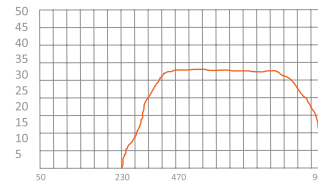

BAS-1118

BAS-1118 P

(w/o booster, no power needed)

BAS-1118 DX

(amplified, power from AC adaptor)

BAS-1118 5V

(amplified, power from STB or adaptor)

BAS-1118 USB

(amplified, USB powered, USB injector included)

SPECIAL FEATURES

Highlights

- 360 deg signal reception: no need to rotate
- Stationary pole mount
- Water and snowproof design
- LTE/GSM filter (optional)
- Horizontal polarisation

Performance

- Plastic cover with a metallic holder and a bracket system

Powering

- Passive or amplified version (USB, AC adapter or STB bracket)

Installation

- Can be mounted on the mast or on the wall with a suitable bracket

Logistics information

	1,4
	326x150x308
	5
	75

Specification

	Band	Gain, dbi	Supply
BAS-1118 P	UHF	7-10	passive
BAS-1118 DX	UHF	33	AC adapter
BAS-1118 USB	UHF	33	USB
BAS-1118 5V	UHF	33	STB

Gain, dB

Effective Reception Distance

	25 km	40 km	60 km	80 km	100 km	120 km	140 km	160 km