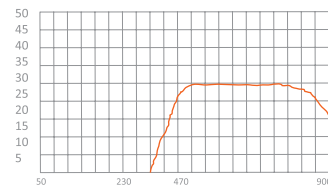

Gain, dBi

Effective Reception Distance

	25 km	40 km	60 km	80 km	100 km	120 km	140 km	160 km