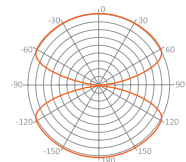

OUTDOOR TV ANTENNAS. LONG RANGE

BAS-X11102

BAS-X11102 P

w/o booster, no power needed)

BAS-X21102 P

(VHF/UHF, w/o booster, no power needed)

BAS-X1174 P

(w/o booster, no power needed)

BAS-X2174 P

(VHF/UHF, w/o booster, no power needed)

SPECIAL FEATURES

Highlights

- The antenna is aluminum and its case is made of a special durable plastic
- Embedded LTE and GSM filter

Performance

- Directional broadband antenna for television reception in the suburban areas or over a long distance
- Available in active (amplified) modifications or passive

Powering

- Powering by AC adapter, STB or USB (on demand)

Positioning

- Can be mounted on the rooftop with a mast

VHF beaming